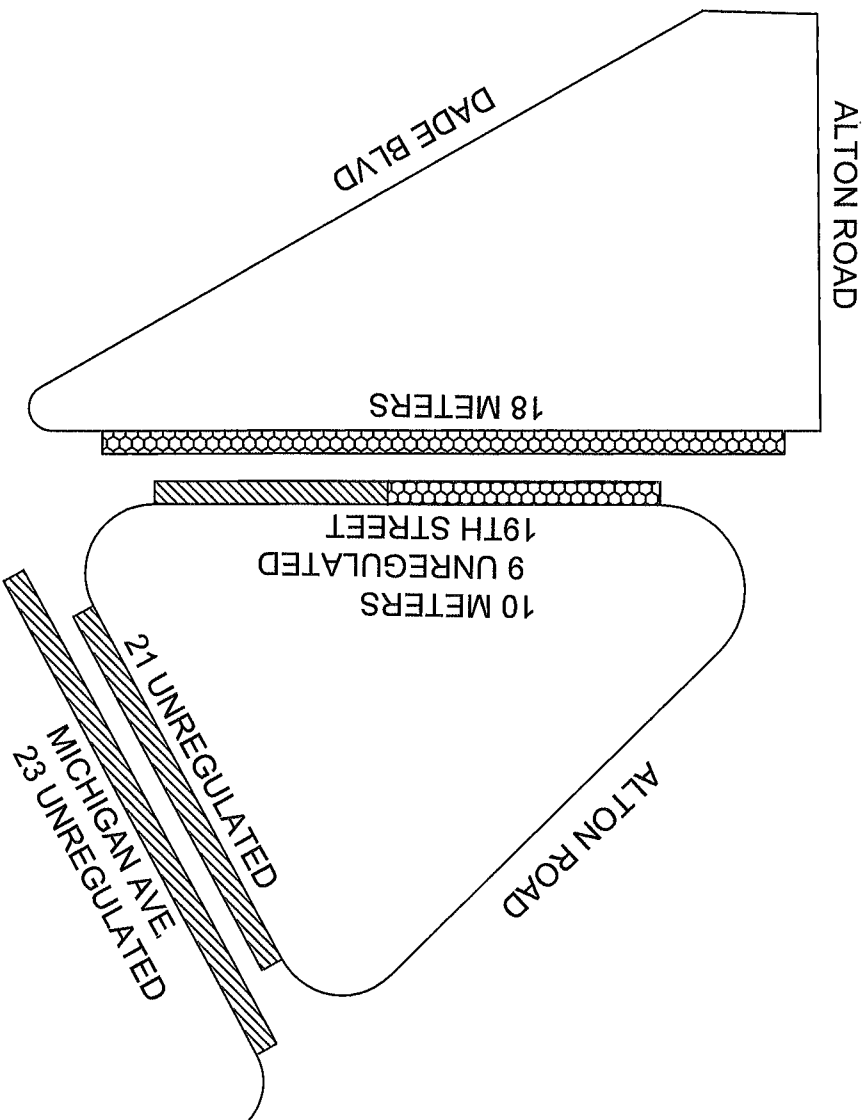

RESIDENTIAL PARKING ZONE 16

LEGEND

 Unregulated Parking

 METERS

28 - METERED SPACES
53 - UNREGULATED SPACES
81 - TOTAL SPACES

All on-street parking meters at the following locations:
19th Street Between Alton Road and N. Michigan Ave

Permits are not valid in restricted parking areas such as loading zones, disabled spaces, etc. Prohibited parking is strictly enforced.

Your decal does not guarantee you a parking space. The program is for first come, first served. Visitors will be required to feed the parking meters during its hours of operation.