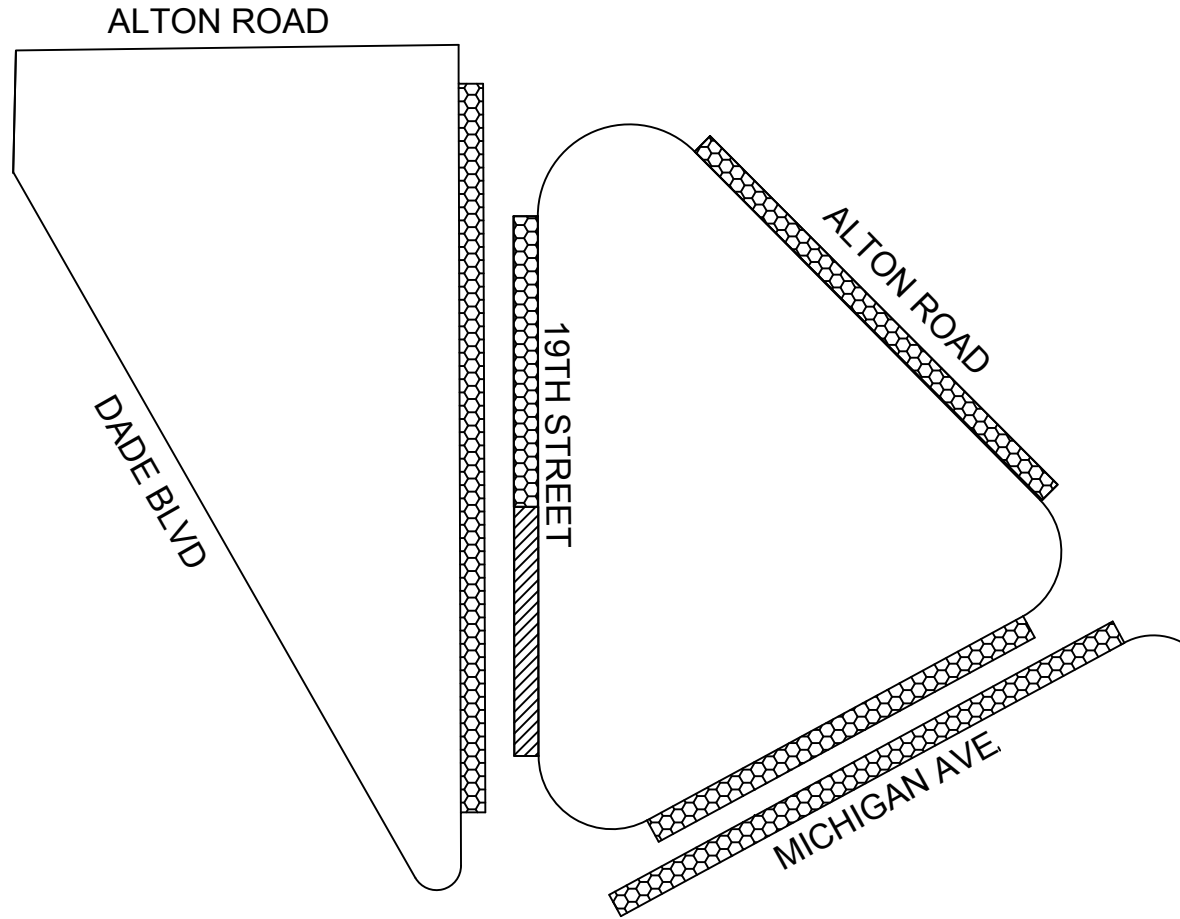

# RESIDENTIAL PARKING ZONE 16

## **LEGEND**

-  Unregulated Parking
-  METERS

All on-street parking meters at the following locations:  
19th Street Between Alton Road and N. Michigan Ave

Permits are not valid in restricted parking areas such as loading zones, disabled spaces, etc. Prohibited parking is strictly enforced.

Your decal does not guarantee you a parking space. The program is for first come, first served  
Visitors will be required to feed the parking meters during its hours of operation.

PERMITS ARE NOT VALID AT PARKING LOTS IN THE AREA.