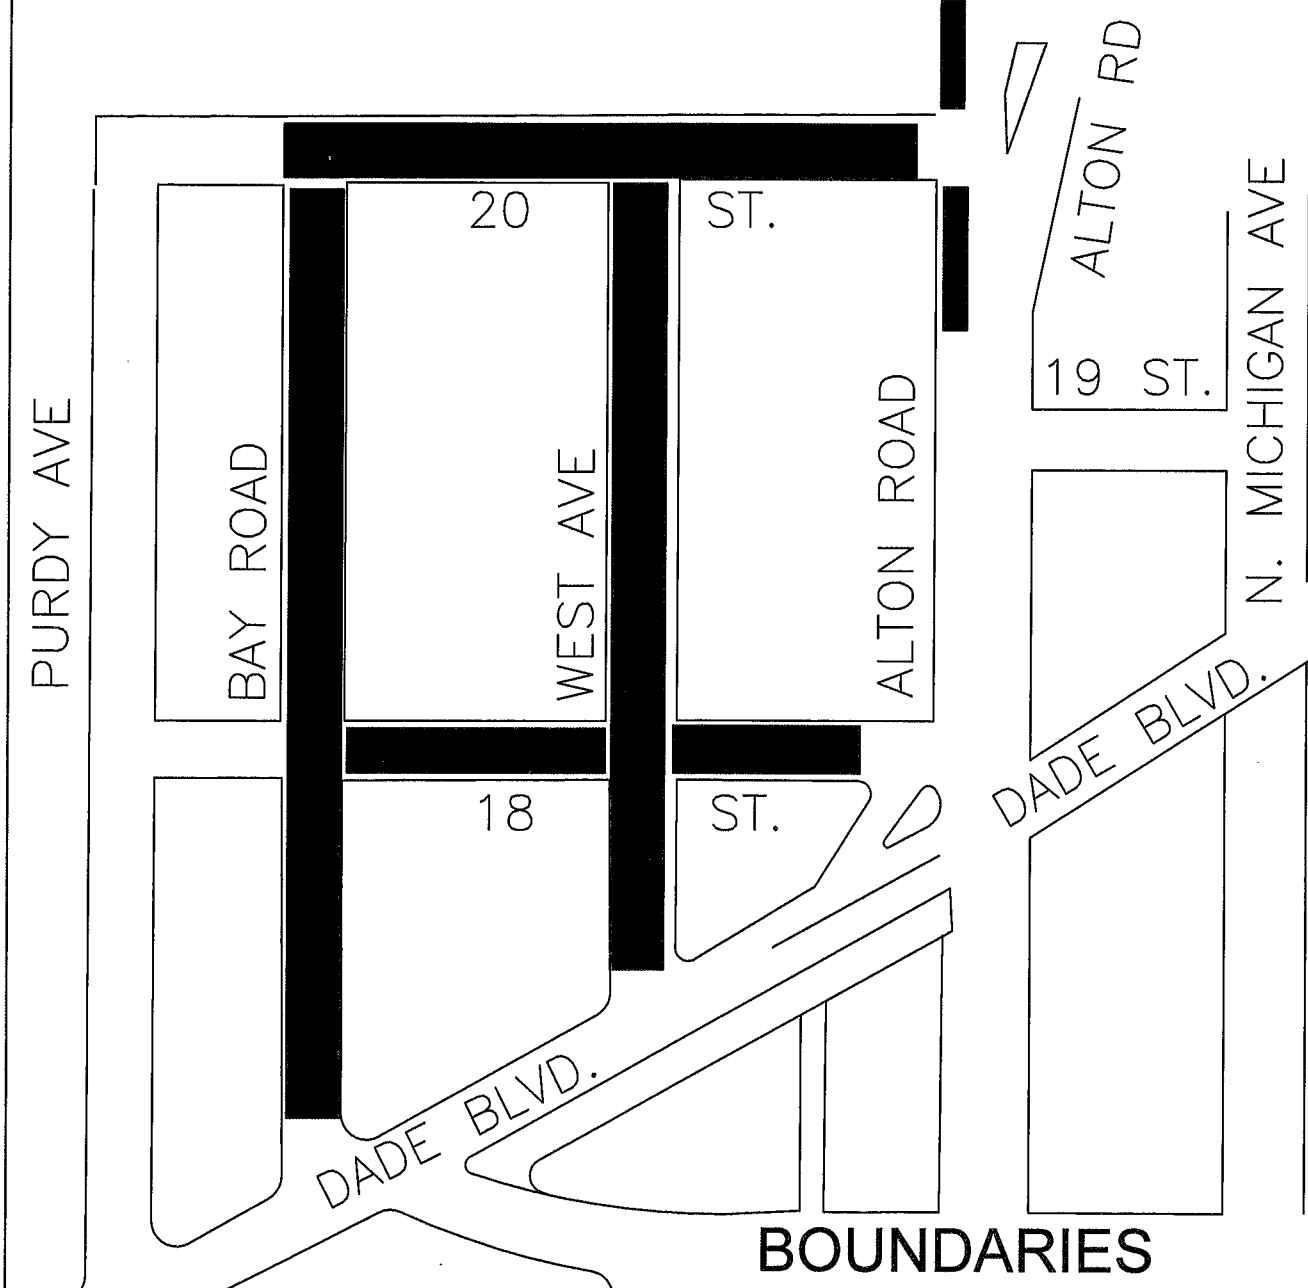

RESIDENTIAL ZONE 10 (SUNSET HARBOUR ON-STREET PARKING) DECAL PROGRAM

PARKING AT METERS IN THE
RESIDENTIAL ZONE
IS FIRST COME FIRST SERVED.

BOUNDARIES

- SOUTH - DADE BOULEVARD
- NORTH - 20TH STREET
- WEST - BAY ROAD
- EAST - ALTON ROAD