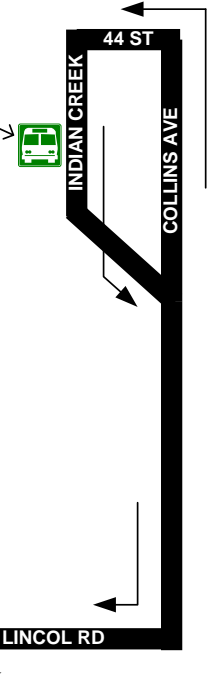

TRANSFER POINT AT 41 ST

CLOCKWISE SHUTTLE

PLEASE USE EMERGENCY VEHICLES LANE BETWEEN 15 ST AND 5 ST SOUTHBOUND ON WASHINGTON AVE

MEMORIAL DAY WEEKEND SOUTH BEACH SHUTTLE CONNECTION WITH ROUTES C.M.S.120

FROM FRIDAY MAY 23, 2014 TO MONDAY 26, 2014

SHUTTLE IN EFFECT BETWEEN 6:30PM AND 4:00AM

TRANSFER POINT AT 41 ST

COUNTERCLOCKWISE SHUTTLE

“PLEASE USE CAUTION”

Safety First!!! Be Aware Of Unfamiliar Traffic Conditions While On Detour Route!!!

Pick up and drop off passengers along the detour route!!!