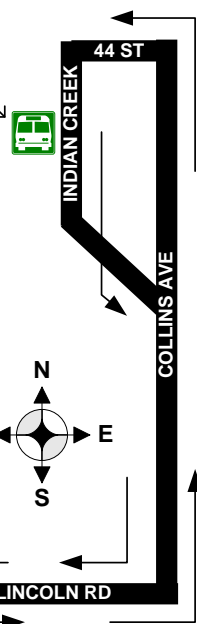

TRANSFER POINT AT 41 ST

CLOCKWISE SHUTTLE

PLEASE USE EMERGENCY VEHICLES LANE BETWEEN 15 ST AND 5 ST SOUTHBOUND ON WASHINGTON AVE

MEMORIAL DAY WEEKEND SOUTH BEACH SHUTTLE CONNECTION WITH ROUTES C.M.S.120

FROM FRIDAY MAY 23, 2014 TO MONDAY 26, 2014

SHUTTLE IN EFFECT BETWEEN 6:30PM AND 4:00AM

TRANSFER POINT AT 41 ST

COUNTERCLOCKWISE SHUTTLE

“PLEASE USE CAUTION”

Safety First!!! Be Aware Of Unfamiliar Traffic Conditions While On Detour Route!!!

Pick up and drop off passengers along the detour route!!!