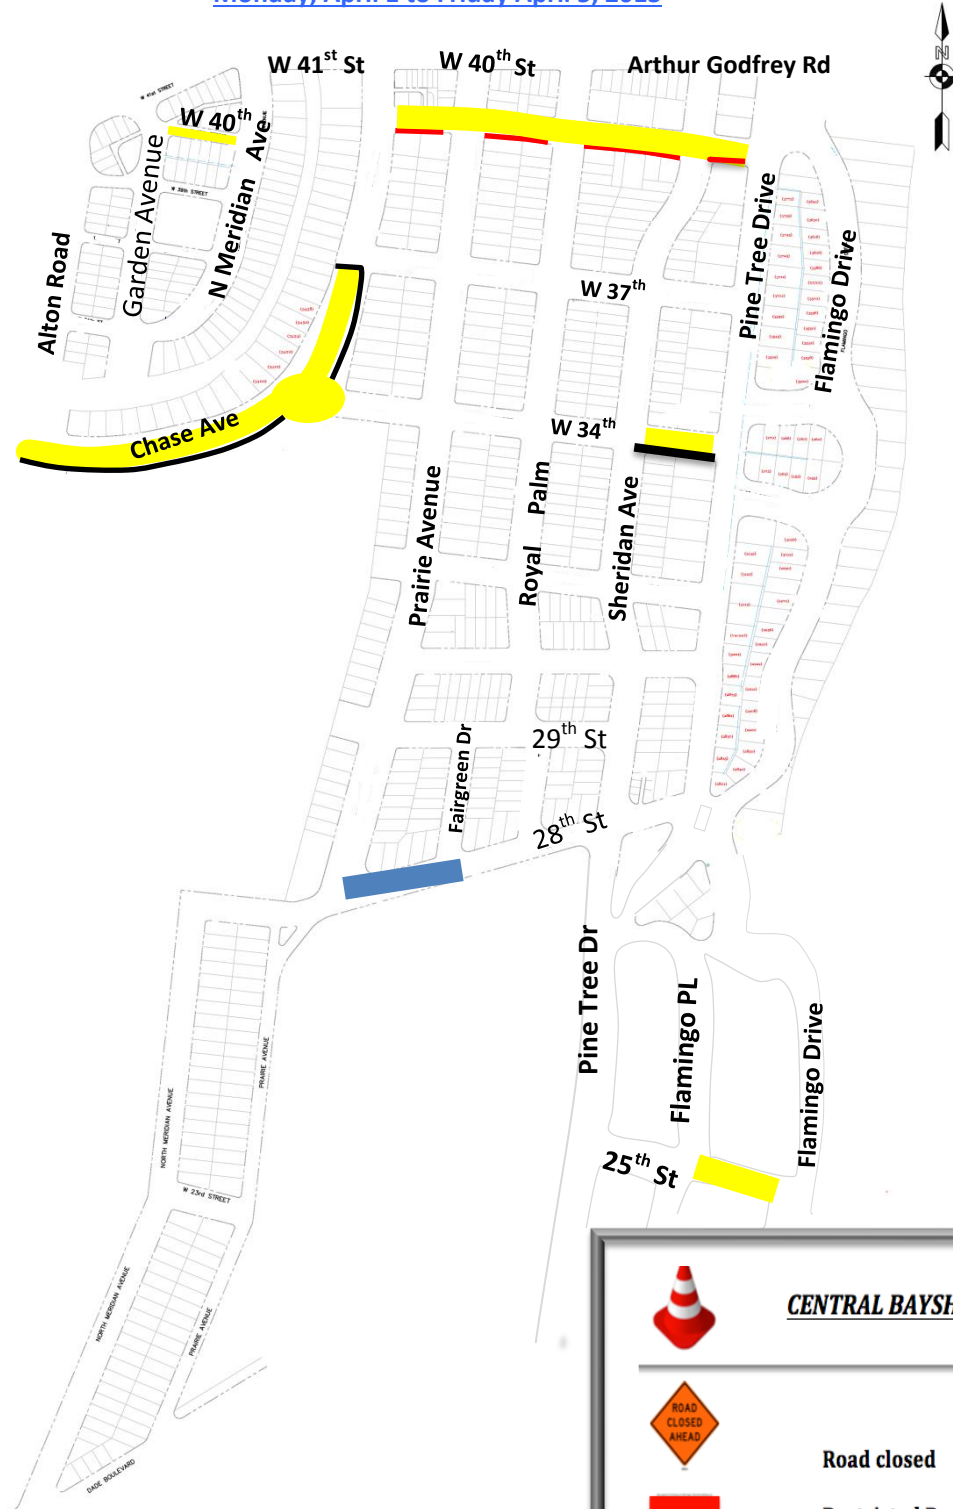

CENTRAL BAYSHORE WEEKLY CONSTRUCTION UPDATE

Monday, April 1 to Friday April 5, 2013

CENTRAL BAYSHORE LEGEND

		
	Road closed	 Expect increased vibrations and limited access
	Restricted Parking	
	Work Zone	
	Up Coming Work Zone	
	Clean up work in progress	